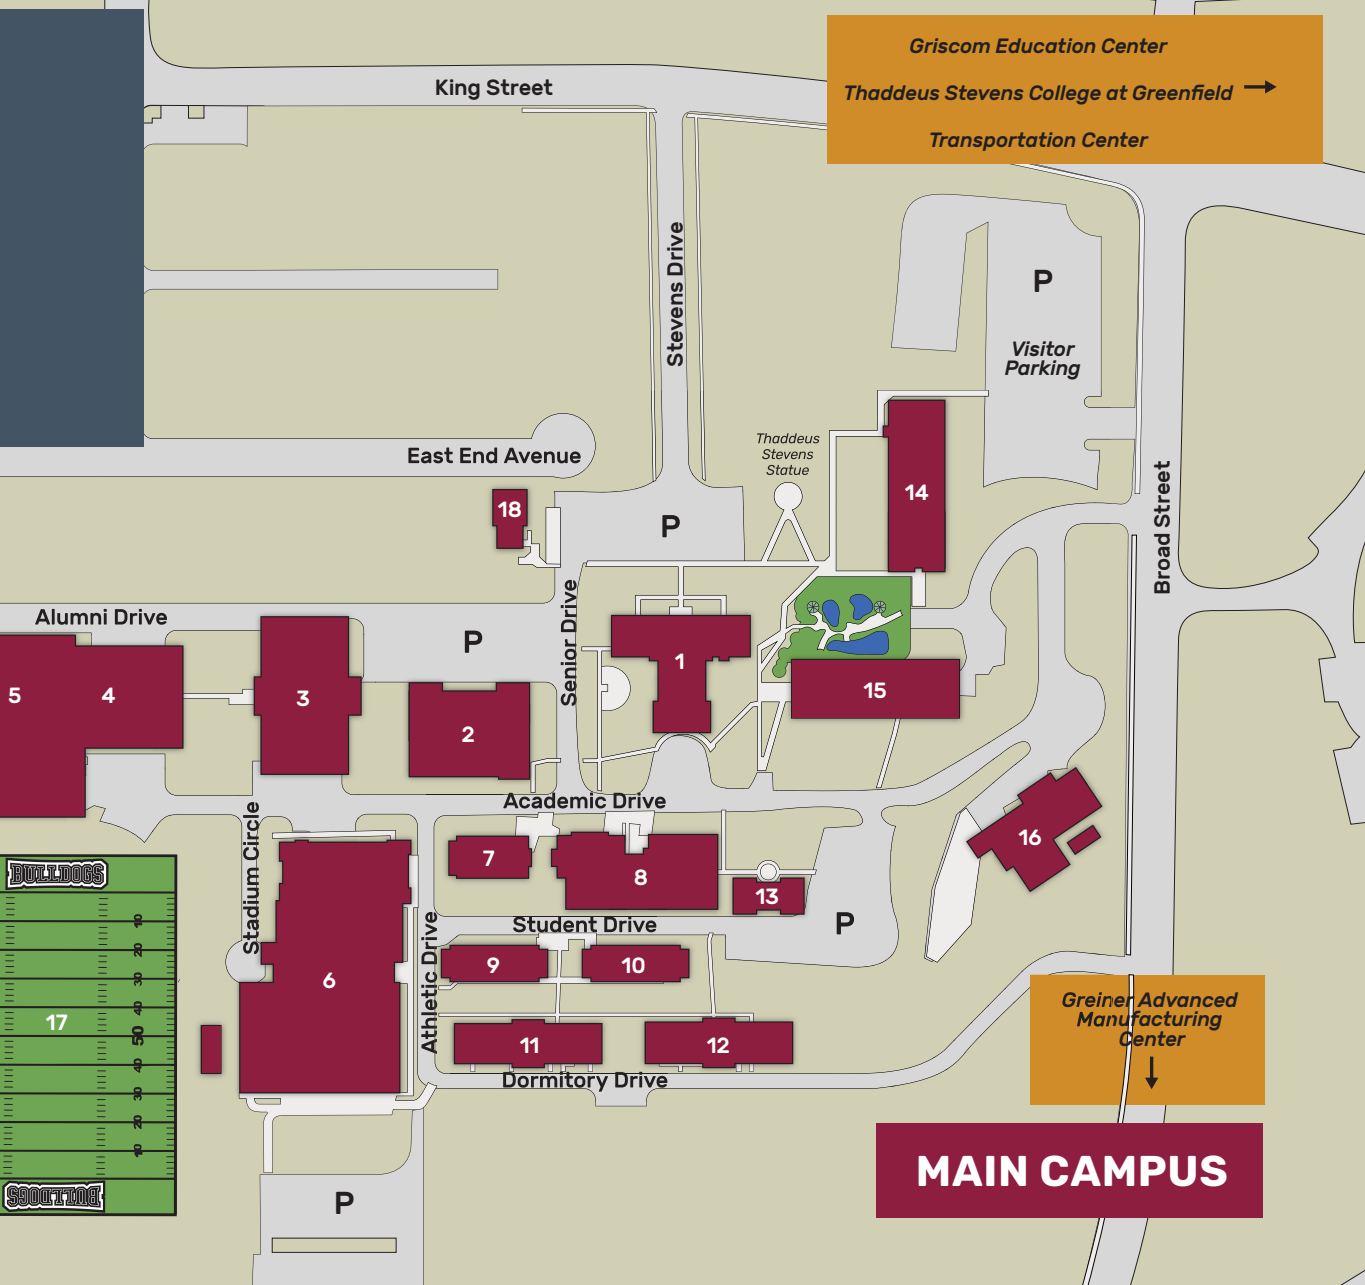

Cabinetmaking & Wood Technology
Electrical Technology (1st Year)
Residential Remodeling

Leonard Building - #3

Carpentry Technology

Main Campus
750 East King Street

Griscom Education Center

Thaddeus Stevens College at Greenfield →

Transportation Center

P

Visitor
Parking

Thaddeus
Stevens
Statue

East End Avenue

18

P

14